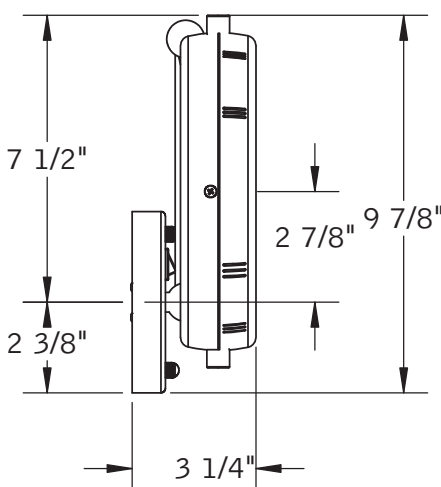

Catalog Number: E2-H

Baci At Home

E2-H

Top view

The center of the mirror is 7 1/8" above the center of the outlet box. Since the typical user's eye height is 58 3/4" the outlet box should be centered 51 5/8" above the floor.

Side view

Installation

- 1) Attach backplate to the outlet box
- 2) Connect wires - green to ground, white to neutral and black to line
- 3) Slide canopy over the screws protruding from the backplate
- 4) Secure with trim nuts

Dimensions Mirror body 8 1/4" diameter
Folds to 9 7/8" wide x 13 3/4" high x 3 1/4" deep
Canopy is 4 3/4" diameter
Maximum extension 13 1/4"

Other Models in this Family

E2-LED

E2-X

Basic Model E2-H-CHROME