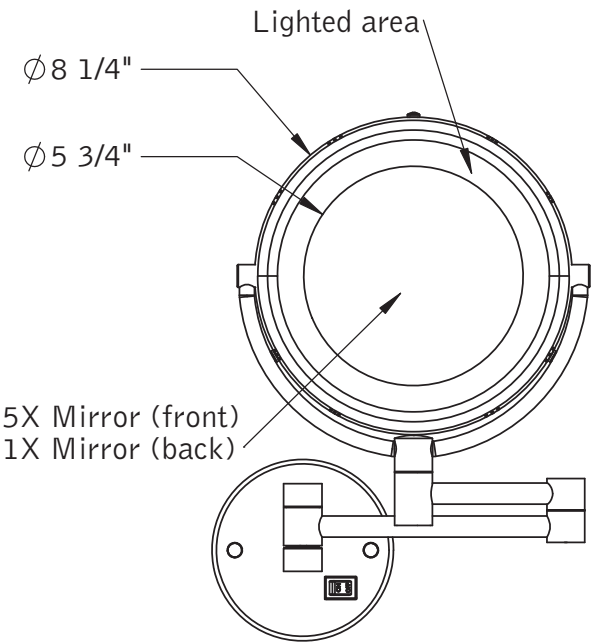

Catalog Number: E2-H

Baci At Home

E2-H

Top view

The center of the mirror is 7 1/8" above the center of the outlet box. Since the typical user's eye height is 58 3/4" the outlet box should be centered 51 5/8" above the floor.

Side view

Installation

- 1) Attach backplate to the outlet box
- 2) Connect wires - green to ground, white to neutral and black to line
- 3) Slide canopy over the screws protruding from the backplate
- 4) Secure with trim nuts

E2-H — Affordable Reversible Wall Mirror

Product Category Echo Mirrors

Special Features Solid brass construction
Optical quality 5X and 1X glass mirror
Halo light and fog-free optics
Traditional incandescent lighting
Easy to replace 15 watt T-6 candelabra base lamp
1 year warrantee

Dimensions Mirror body 8 1/4" diameter
Folds to 9 7/8" wide x 13 3/4" high x 3 1/4" deep
Canopy is 4 3/4" diameter
Maximum extension 13 1/4"

Other Models in this Family

E2-LED

E2-X

Basic Model E2-H-CHROME