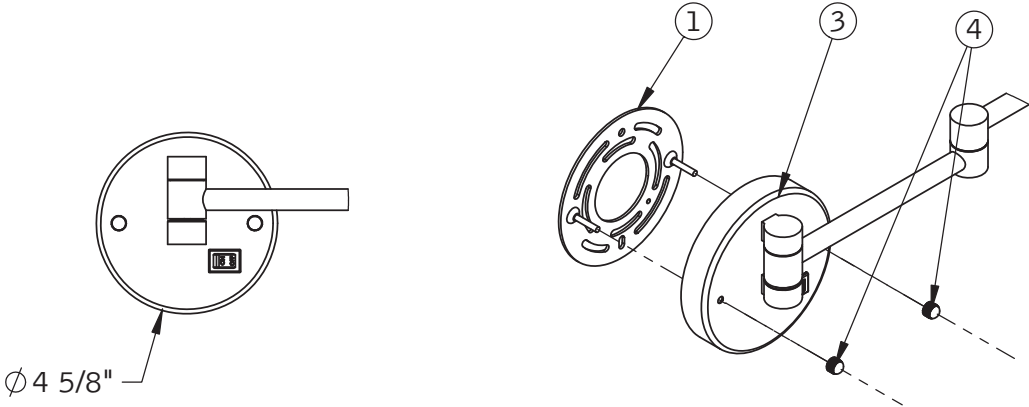

Catalog Number: E2-H

Baci At Home

E2-H

Top view

The center of the mirror is 7 1/8" above the center of the outlet box. Since the typical user's eye height is 58 3/4" the outlet box should be centered 51 5/8" above the floor.

Side view

Installation

- 1) Attach backplate to the outlet box
- 2) Connect wires - green to ground, white to neutral and black to line
- 3) Slide canopy over the screws protruding from the backplate
- 4) Secure with trim nuts

Dimensions Mirror body 8 1/4" diameter
Folds to 9 7/8" wide x 13 3/4" high x 3 1/4" deep
Canopy is 4 3/4" diameter
Maximum extension 13 1/4"

Other Models in this Family

E2-LED

E2-X

Basic Model E2-H-CHROME