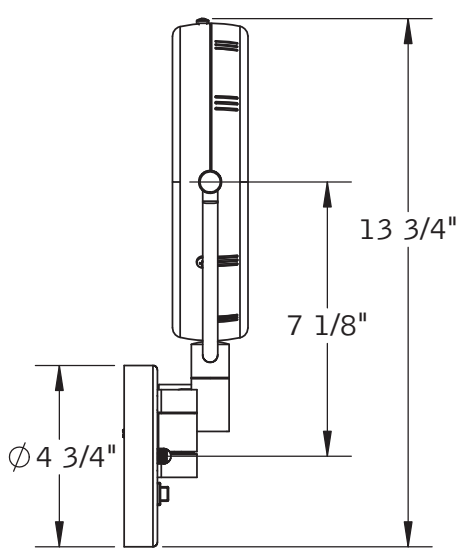

Catalog Number: E2-H

Baci At Home

E2-H

Top view

The center of the mirror is 7 1/8" above the center of the outlet box. Since the typical user's eye height is 58 3/4" the outlet box should be centered 51 5/8" above the floor.

Side view

Installation

- 1) Attach backplate to the outlet box
- 2) Connect wires - green to ground, white to neutral and black to line
- 3) Slide canopy over the screws protruding from the backplate
- 4) Secure with trim nuts

Dimensions Mirror body 8 1/4" diameter
Folds to 9 7/8" wide x 13 3/4" high x 3 1/4" deep
Canopy is 4 3/4" diameter
Maximum extension 13 1/4"

Other Models in this Family

E2-LED

E2-X

Basic Model E2-H-CHROME