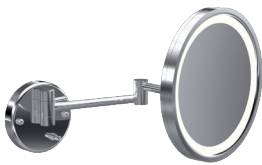

Catalog Number: E2-H

Baci At Home

E2-H

Top view

The center of the mirror is 7 1/8" above the center of the outlet box. Since the typical user's eye height is 58 3/4" the outlet box should be centered 51 5/8" above the floor.

Side view

Installation

- 1) Attach backplate to the outlet box
- 2) Connect wires - green to ground, white to neutral and black to line
- 3) Slide canopy over the screws protruding from the backplate
- 4) Secure with trim nuts

E2-H — Affordable Reversible Wall Mirror

Product Category Echo Mirrors

Special Features Solid brass construction
Optical quality 5X and 1X glass mirror
Halo light and fog-free optics
Traditional incandescent lighting
Easy to replace 15 watt T-6 candelabra base lamp
1 year warrantee

Dimensions Mirror body 8 1/4" diameter
Folds to 9 7/8" wide x 13 3/4" high x 3 1/4" deep
Canopy is 4 3/4" diameter
Maximum extension 13 1/4"

Other Models in this Family

E2-LED

E2-X

Basic Model E2-H-CHROME