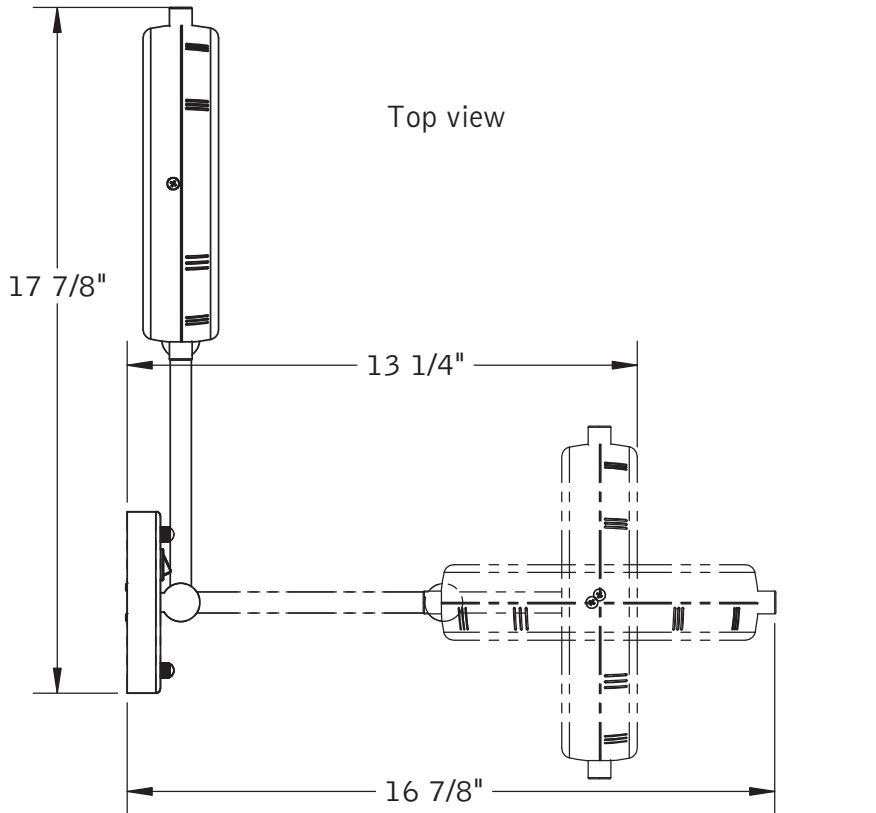

Catalog Number: E2-H

Baci At Home

E2-H

Top view

The center of the mirror is 7 1/8" above the center of the outlet box. Since the typical user's eye height is 58 3/4" the outlet box should be centered 51 5/8" above the floor.

Side view

Installation

- 1) Attach backplate to the outlet box
- 2) Connect wires - green to ground, white to neutral and black to line
- 3) Slide canopy over the screws protruding from the backplate
- 4) Secure with trim nuts

Dimensions Mirror body 8 1/4" diameter
Folds to 9 7/8" wide x 13 3/4" high x 3 1/4" deep
Canopy is 4 3/4" diameter
Maximum extension 13 1/4"

Other Models in this Family

E2-LED

E2-X

Basic Model E2-H-CHROME